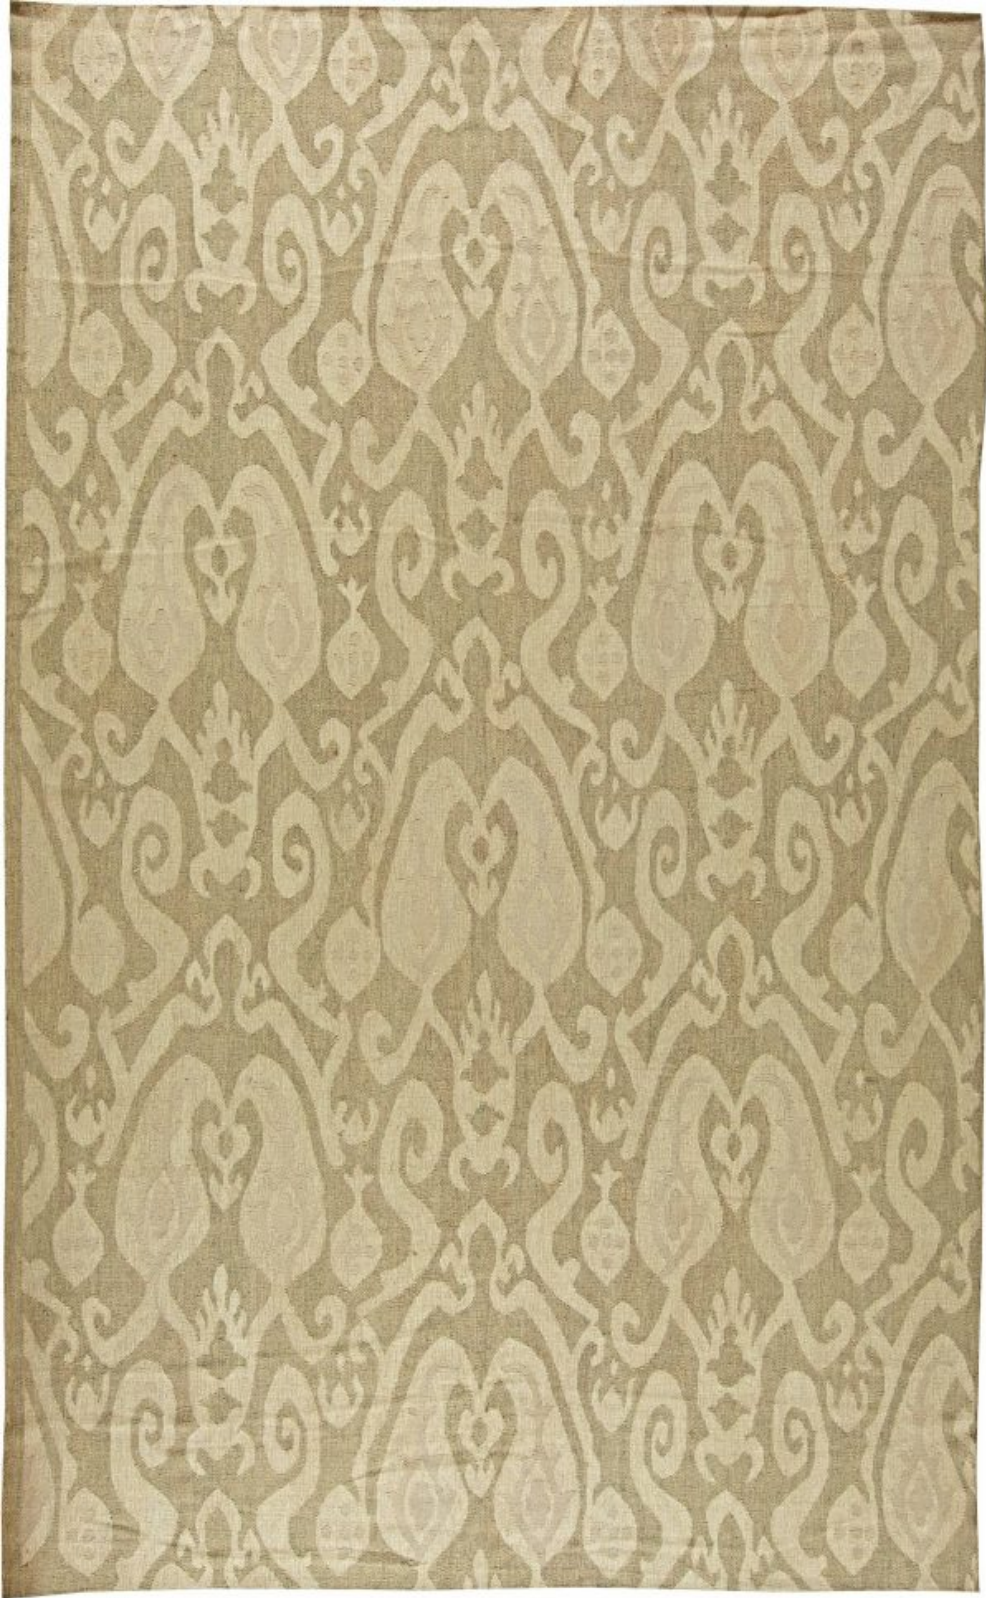

*Doris Leslie Blau*

## KILIM RUG

---

N11168  
Price: \$12,000

Size: 8'6" x 14'0"  
Circa: -