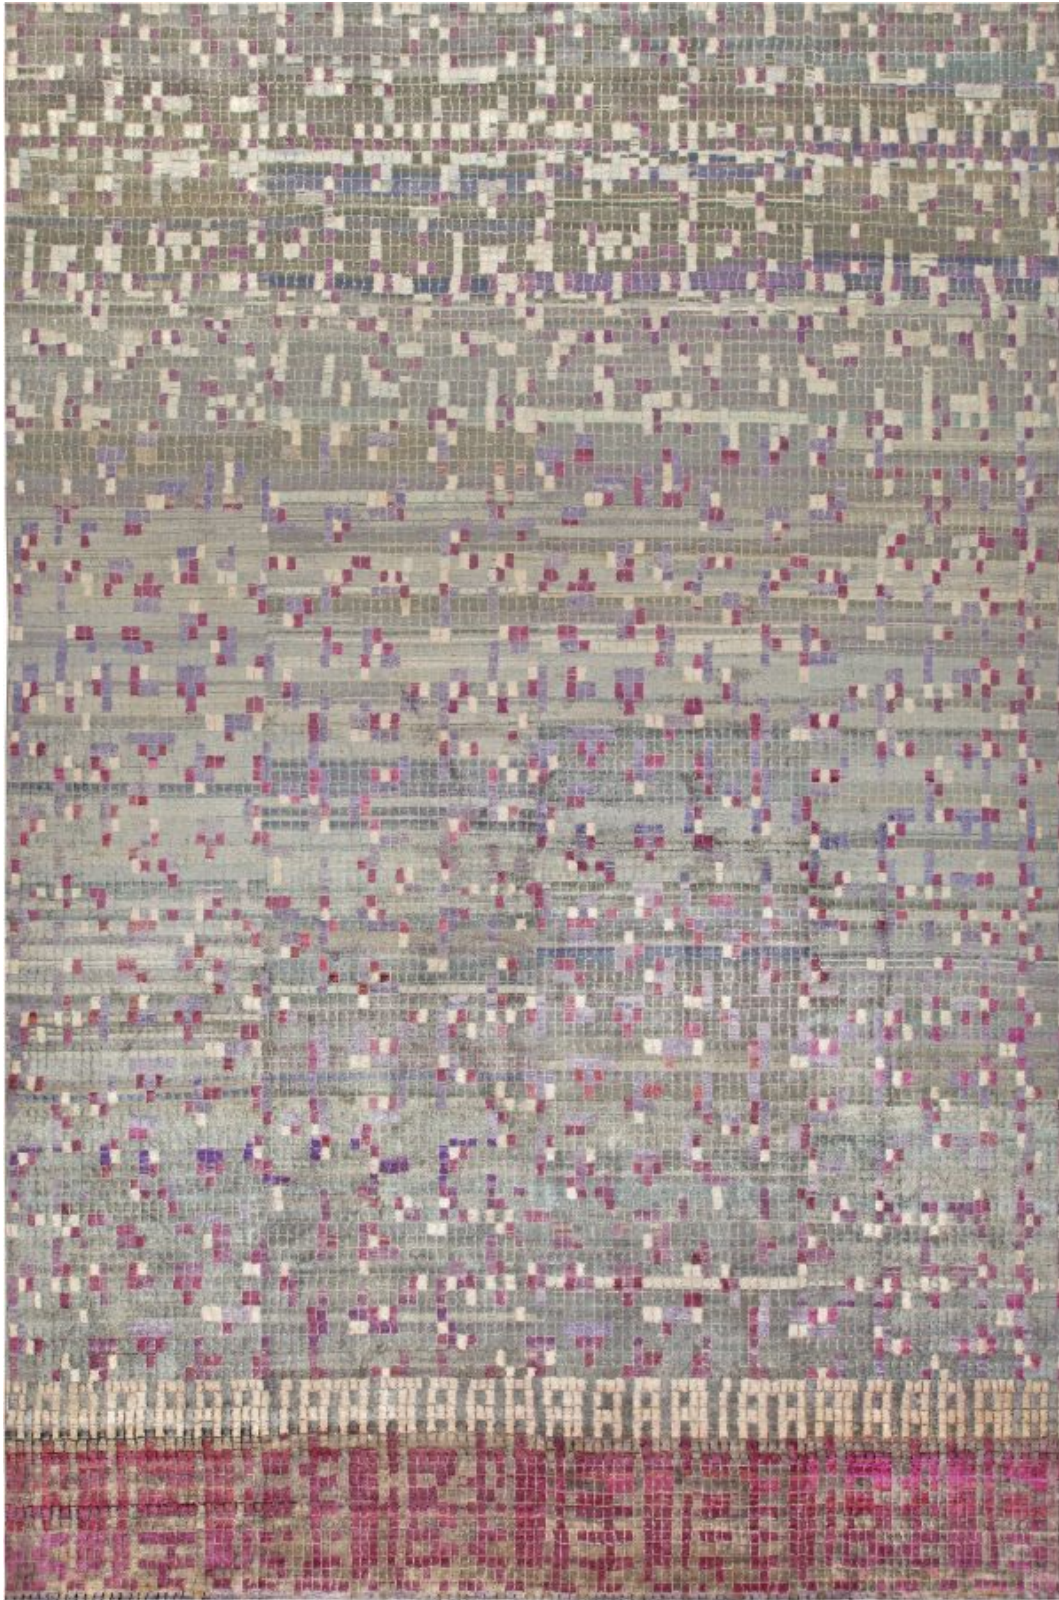

*Doris Leslie Blau*

## POOL TILES

---

N10748  
Price: \$48,000

Size: 13'9" x 21'0"  
Circa: -